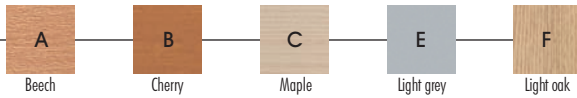

OPTINEO Metal leg - Price list

FINISHES

LEGS

FINISHES

TOPS

NEW CODIFICATION

Please complete the references fully, indicating your choice of leg • and top finish •

Examples

Straight top L80 : AJ 25 •• = alu leg / beech top : AJ 25 1A

Extension L80 : AB 05 •• = anthracite leg / maple top : AB 05 2C

TOPS

STRAIGHT TOPS

H 72 / D 80

L80 AJ 25 •• £160

L120 AJ 26 •• £178

L140 AJ 27 •• £189